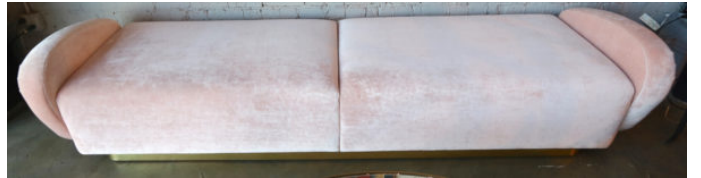

GALLERY IMAGES