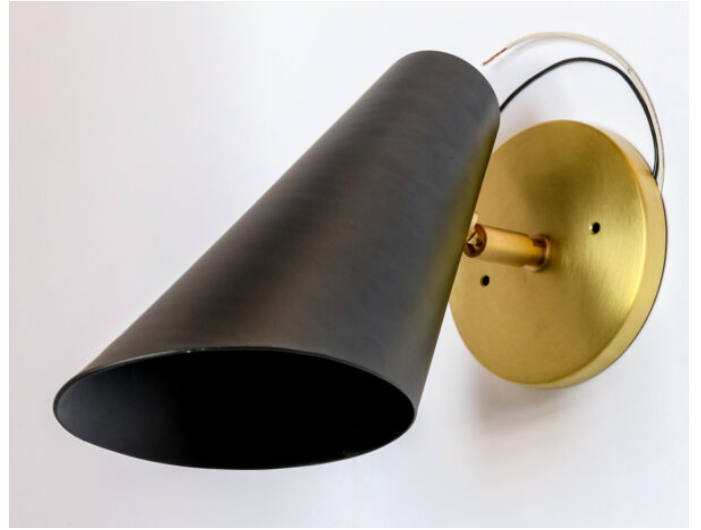

## PAIR OF CUSTOM BLACK METAL CONE MID CENTURY STYLE SCONCES

**\$3,300**

Pair of custom brass & black metal cone mid century style sconces. Can be hung facing up or down and be angled or straight. Can be done in different metals.

### ADDITIONAL INFORMATION

<b>Period</b>	2020-2029
<b>Year Created</b>	2020s
<b>Creator</b>	Adesso Imports Studio Line
<b>Country of Origin</b>	United States
<b>Condition</b>	Excellent
<b>Number of Items</b>	2
<b>Material</b>	Brass, Metal
<b>Color</b>	Black, Gold
<b>Style</b>	Mid-Century Modern
<b>Dimensions</b>	Width: 5" x Depth: 9" x Height: 9"

### GALLERY IMAGES

adeSSo

adeSSo

adeSSo

adeSSo

adeSSo

adeSSo

adeSSo