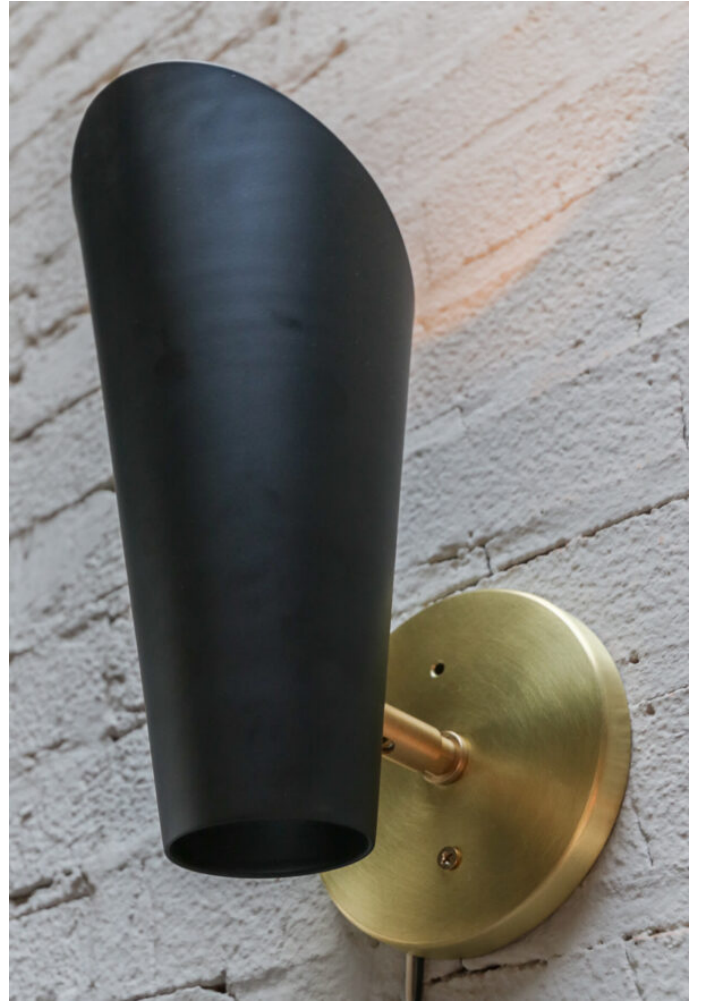

## PAIR OF CUSTOM BLACK METAL CONE MID CENTURY STYLE SCONCES

**\$3,300**

Pair of custom brass & black metal cone mid century style sconces. Can be hung facing up or down and be angled or straight. Can be done in different metals.

### ADDITIONAL INFORMATION

<b>Period</b>	2020-2029
<b>Year Created</b>	2020s
<b>Creator</b>	Adesso Imports Studio Line
<b>Country of Origin</b>	United States
<b>Condition</b>	Excellent
<b>Number of Items</b>	2
<b>Material</b>	Brass, Metal
<b>Color</b>	Black, Gold
<b>Style</b>	Mid-Century Modern
<b>Dimensions</b>	Width: 5" x Depth: 9" x Height: 9"

### GALLERY IMAGES

adeSSo

adeSSo

adeSSo

adeSSo

adeSSo

adeSSo

adeSSo