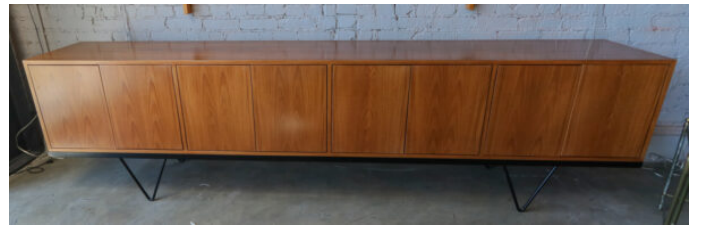

CUSTOM MID-CENTURY STYLE TEAK SIDEBOARD WITH BLACK METAL BASE AND FOUR CABINETS

\$16,400

Custom Mid-Century style teak sideboard with black metal base. The four cabinets each have push latch doors with one adjustable shelf. Can be done in different sizes and woods.

SKU: C-120

Categories: [Case Pieces](#), [Custom Line](#), [Sideboards](#)

ADDITIONAL INFORMATION

Period	2020-2029
Year Created	2020s
Creator	Adesso Imports Studio Line
Country of Origin	United States
Condition	Excellent
Number of Items	1
Material	Teak
Color	Brown, Gold
Style	Mid-Century Modern
Dimensions	Width: 108" x Depth: 16" x Height: 29"

GALLERY IMAGES

ade Sso

ade Sso