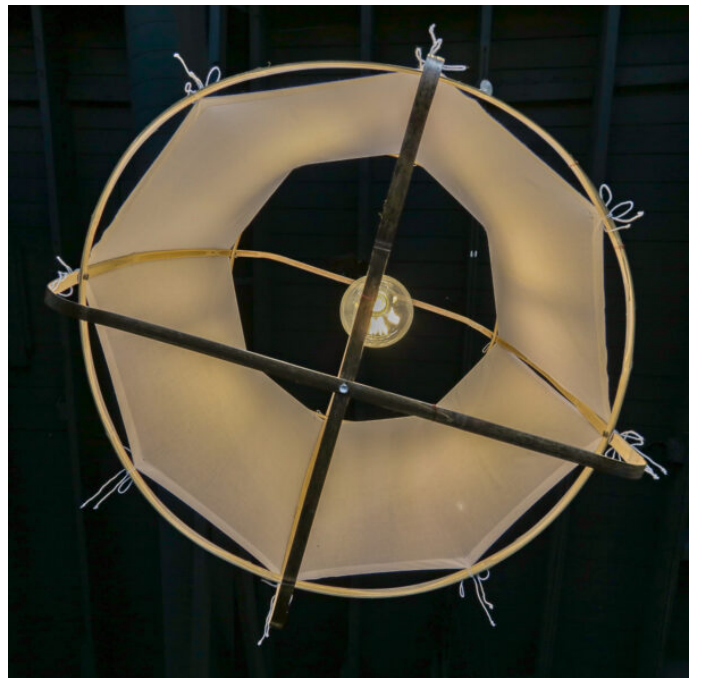

**Z1 BLACK COTTON COVER PENDANT
CHANDELIER IN WHITE BY AY ILLUMINATE**

\$3,100

The Z1 Black Cotton Cover pendant has a handcrafted black bamboo frame sheathed in hand-knitted white cotton that leaves the upper and lower portions of the fixture uncovered for a luminous effect. The fabric, sourced from India, is tied to the frame by hand, the sheer quality of the delicately woven shade filtering the emitted light to a gauzy glow. The fixtures are “handmade” in the truest sense of the word so longer lead-times may apply and slight variations in the profiles of each pendant may exist.

SKU: L-413

Categories: [Chandeliers](#), [Lighting](#)

ADDITIONAL INFORMATION

Period	2020-2029
Year Created	2020s
Creator	Ay Illuminate
Country of Origin	Netherlands
Condition	Excellent
Number of Items	1
Material	Cotton, Bamboo
Color	Brown, Ivory, Tan, White
Style	Contemporary
Dimensions	Height: 37.75"

Diameter

26.5"

GALLERY IMAGES

ade Sso

adeSSo