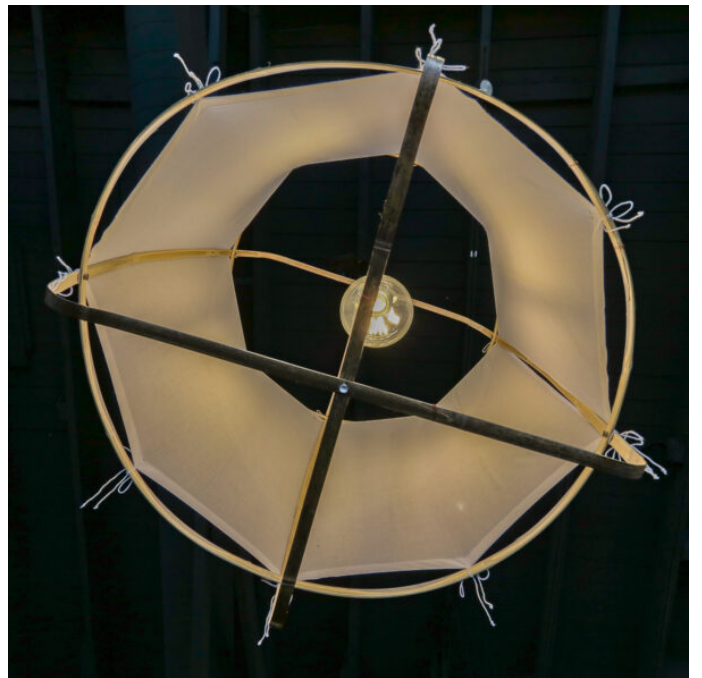

**Z1 BLACK COTTON COVER PENDANT
CHANDELIER IN WHITE BY AY ILLUMINATE**

\$3,100

The Z1 Black Cotton Cover pendant has a handcrafted black bamboo frame sheathed in hand-knitted white cotton that leaves the upper and lower portions of the fixture uncovered for a luminous effect. The fabric, sourced from India, is tied to the frame by hand, the sheer quality of the delicately woven shade filtering the emitted light to a gauzy glow. The fixtures are “handmade” in the truest sense of the word so longer lead-times may apply and slight variations in the profiles of each pendant may exist.

SKU: L-413

Categories: [Chandeliers](#), [Lighting](#)

ADDITIONAL INFORMATION

Period	2020-2029
Year Created	2020s
Creator	Ay Illuminate
Country of Origin	Netherlands
Condition	Excellent
Number of Items	1
Material	Cotton, Bamboo
Color	Brown, Ivory, Tan, White
Style	Contemporary
Dimensions	Height: 37.75"

Diameter

26.5"

GALLERY IMAGES

ade Sso

ade Sso