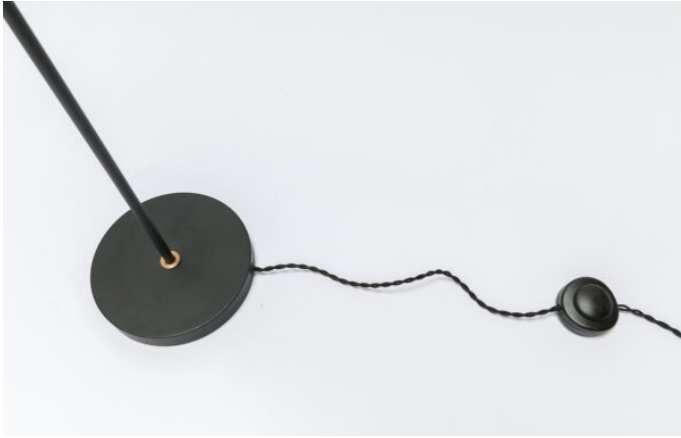

## CUSTOM BRASS AND BLACK & WHITE METAL MID CENTURY STYLE FLOOR LAMP

**\$1,800**

Custom mid century style floor lamp in brass and white and black metal with three sockets.

---

**SKU:** L-397

**Categories:** [Custom Line](#), [Floor Lamps](#), [Lighting](#)

### ADDITIONAL INFORMATION

<b>Period</b>	2020-2029
<b>Year Created</b>	2020s
<b>Creator</b>	Adesso Imports Studio Line
<b>Country of Origin</b>	United States
<b>Condition</b>	Excellent
<b>Number of Items</b>	1
<b>Material</b>	Brass, Metal
<b>Color</b>	Black, Gold, White
<b>Style</b>	Mid-Century Modern
<b>Dimensions</b>	Height: 56.25"
<b>Diameter</b>	9"

### GALLERY IMAGES

adeSSo

adeSSo

adeSSo

adeSSo

adeSSo