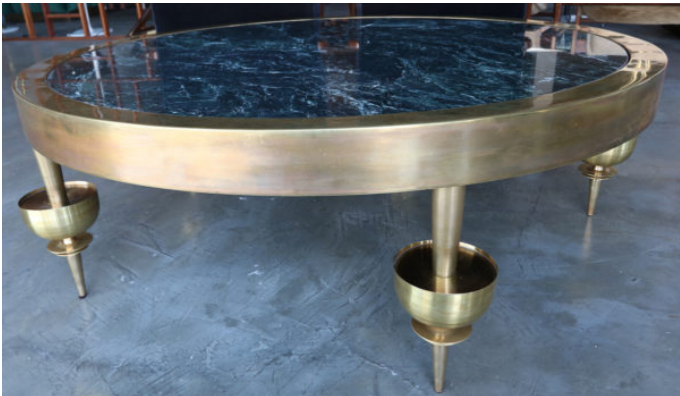

GALLERY IMAGES