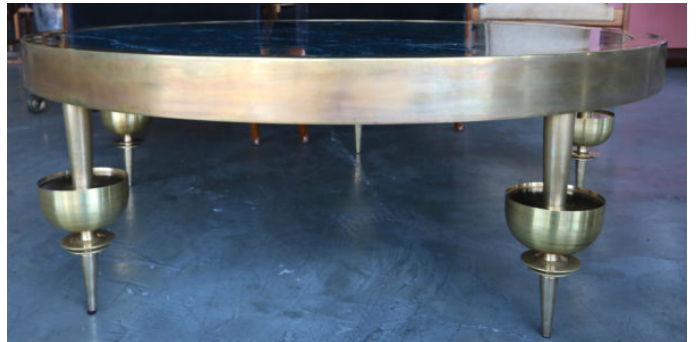

GALLERY IMAGES