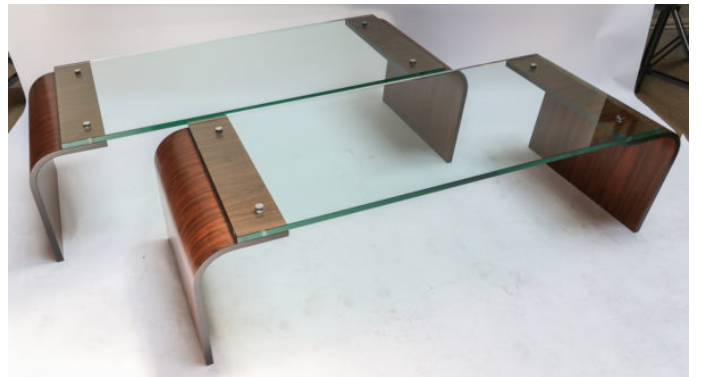

## CUSTOM RECTANGULAR ROSEWOOD AND GLASS COFFEE TABLE

**\$7,400**

Custom coffee table with curved rosewood ends and glass top attached with decorative metal screws.

Can be done in different sizes and finishes. Priced individually.

## ADDITIONAL INFORMATION

<b>Period</b>	2010-2019
<b>Year Created</b>	2019
<b>Creator</b>	Adesso Imports Studio Line
<b>Country of Origin</b>	United States
<b>Condition</b>	Excellent
<b>Number of Items</b>	1
<b>Material</b>	Glass, Rosewood
<b>Color</b>	Brown, Transparent
<b>Style</b>	Mid-Century Modern
<b>Dimensions</b>	Width: 56.5" x Depth: 20" x Height: 16.5"