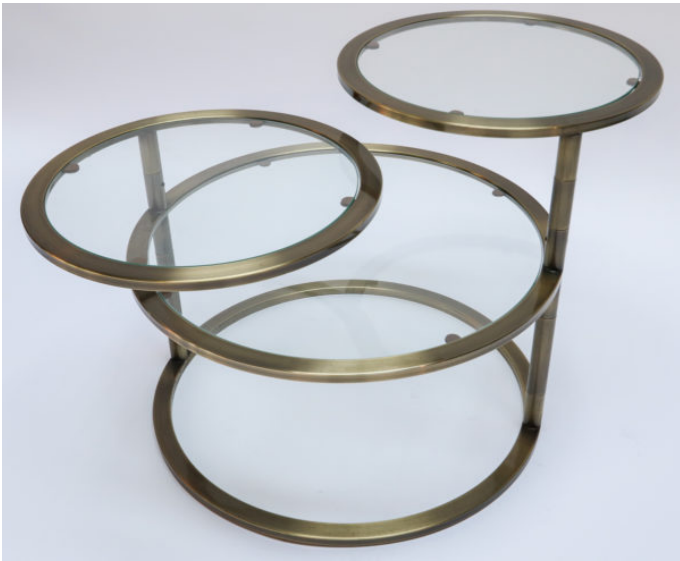

THREE TIERED BRASS COFFEE/SIDE TABLE WITH ADJUSTABLE SHELVES

\$8,000

Three tiered brass coffee or side table with glass shelves. The top two shelves rotate 360 degrees.

Measurements with table open: 22" x 50.5"

SKU: T-378

Categories: [Coffee Tables](#), [Side Tables](#), [Tables](#)

ADDITIONAL INFORMATION

Period	1970 – 1979
Year Created	1970s
Country of Origin	Italy
Condition	Good
Number of Items	1
Material	Brass, Glass
Dimensions	Height: 18.25"
Diameter	22"

GALLERY IMAGES

ade Sso

ade Sso